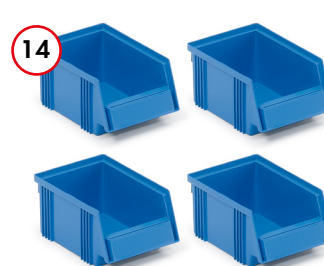

Ordering Information

M30 Disinfection Cart and optional accessories

Description	Order No	List Price
1 Basic cart frame	C74041000	$463.18
2 Bottom shelf for basic cart, M30	852665-49	$59.14
3 Steel shelf with lip, M30 x 12"D	US-836028-49	$49.49
Steel shelf with lip, M30 x 16"D	US-852283-49	$52.13
Brackets for middle shelf, using 852665-49 shelf (sold separately)	852721-49	$24.34
Rubber mat for bottom/middle shelf	839701-00	$39.13
4 Perforated back panel, M30 x 24.1"H	861512-49	$100.90
5 Paper roll holder for perforated panel	854043-49	$96.98
6 Utility box for perforated panel	854041-49	$42.37
7 Waste basket holder for perforated panel	854044-49	$8.98
8 Waste basket holder for upright	835773-49	$25.76
Waste basket, blue	839159-00	$10.77
9 Recycling material bin	PRMB	$178.24
10 Bottle holder for perforated panel	832162-51	$12.71
11 R47 small shelf hook for perforated panel	831654-49	$16.96
12 Hook set 1, 20 pcs	855001-51	$90.39
13 Bin rail, M30	US-859151-49	$23.89
14 Set of 4 stacking bins, blue (6.5" x 4.13" x 2.95")*	SBS4-1015-6	$13.66
Set of 4 ESD stacking bins, black (6.5" x 4.13" x 2.95")*	SBS4-1015-4ESD	$23.02

*7 bins will fit on each M30 bin rail.

ADDITIONAL
ACCESSORY OPTIONS
AVAILABLE. CONTACT
TRESTON FOR MORE
INFORMATION.