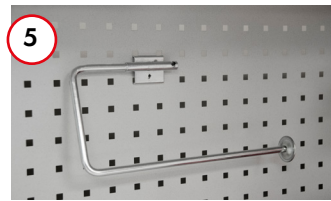

Ordering Information

M30 Disinfection Cart and optional accessories

Description	Order No	List Price
1 Basic cart frame	C74041000	$463.18
2 Bottom shelf for basic cart, M30	852665-49	$59.14
3 Steel shelf with lip, M30 x 12"D	US-836028-49	$49.49
Steel shelf with lip, M30 x 16"D	US-852283-49	$52.13
Brackets for middle shelf, using 852665-49 shelf (sold separately)	852721-49	$24.34
Rubber mat for bottom/middle shelf	839701-00	$39.13
4 Perforated back panel, M30 x 24.1"H	861512-49	$100.90
5 Paper roll holder for perforated panel	854043-49	$96.98
6 Utility box for perforated panel	854041-49	$42.37
7 Waste basket holder for perforated panel	854044-49	$8.98
8 Waste basket holder for upright	835773-49	$25.76
Waste basket, blue	839159-00	$10.77
9 Recycling material bin	PRMB	$178.24
10 Bottle holder for perforated panel	832162-51	$12.71
11 R47 small shelf hook for perforated panel	831654-49	$16.96
12 Hook set 1, 20 pcs	855001-51	$90.39
13 Bin rail, M30	US-859151-49	$23.89
14 Set of 4 stacking bins, blue (6.5" x 4.13" x 2.95")*	SBS4-1015-6	$13.66
Set of 4 ESD stacking bins, black (6.5" x 4.13" x 2.95")*	SBS4-1015-4ESD	$23.02

*7 bins will fit on each M30 bin rail.

ADDITIONAL
ACCESSORY OPTIONS
AVAILABLE. CONTACT
TRESTON FOR MORE
INFORMATION.