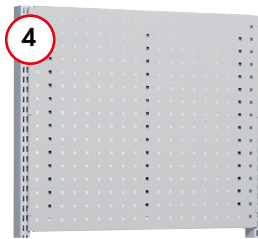

Ordering Information

M30 Disinfection Cart and optional accessories

Description	Order No	List Price
1 Basic cart frame	C74041000	$463.18
2 Bottom shelf for basic cart, M30	852665-49	$59.14
3 Steel shelf with lip, M30 x 12"D	US-836028-49	$49.49
Steel shelf with lip, M30 x 16"D	US-852283-49	$52.13
Brackets for middle shelf, using 852665-49 shelf (sold separately)	852721-49	$24.34
Rubber mat for bottom/middle shelf	839701-00	$39.13
4 Perforated back panel, M30 x 24.1"H	861512-49	$100.90
5 Paper roll holder for perforated panel	854043-49	$96.98
6 Utility box for perforated panel	854041-49	$42.37
7 Waste basket holder for perforated panel	854044-49	$8.98
8 Waste basket holder for upright	835773-49	$25.76
Waste basket, blue	839159-00	$10.77
9 Recycling material bin	PRMB	$178.24
10 Bottle holder for perforated panel	832162-51	$12.71
11 R47 small shelf hook for perforated panel	831654-49	$16.96
12 Hook set 1, 20 pcs	855001-51	$90.39
13 Bin rail, M30	US-859151-49	$23.89
14 Set of 4 stacking bins, blue (6.5" x 4.13" x 2.95")*	SBS4-1015-6	$13.66
Set of 4 ESD stacking bins, black (6.5" x 4.13" x 2.95")*	SBS4-1015-4ESD	$23.02

*7 bins will fit on each M30 bin rail.

ADDITIONAL
ACCESSORY OPTIONS
AVAILABLE. CONTACT
TRESTON FOR MORE
INFORMATION.